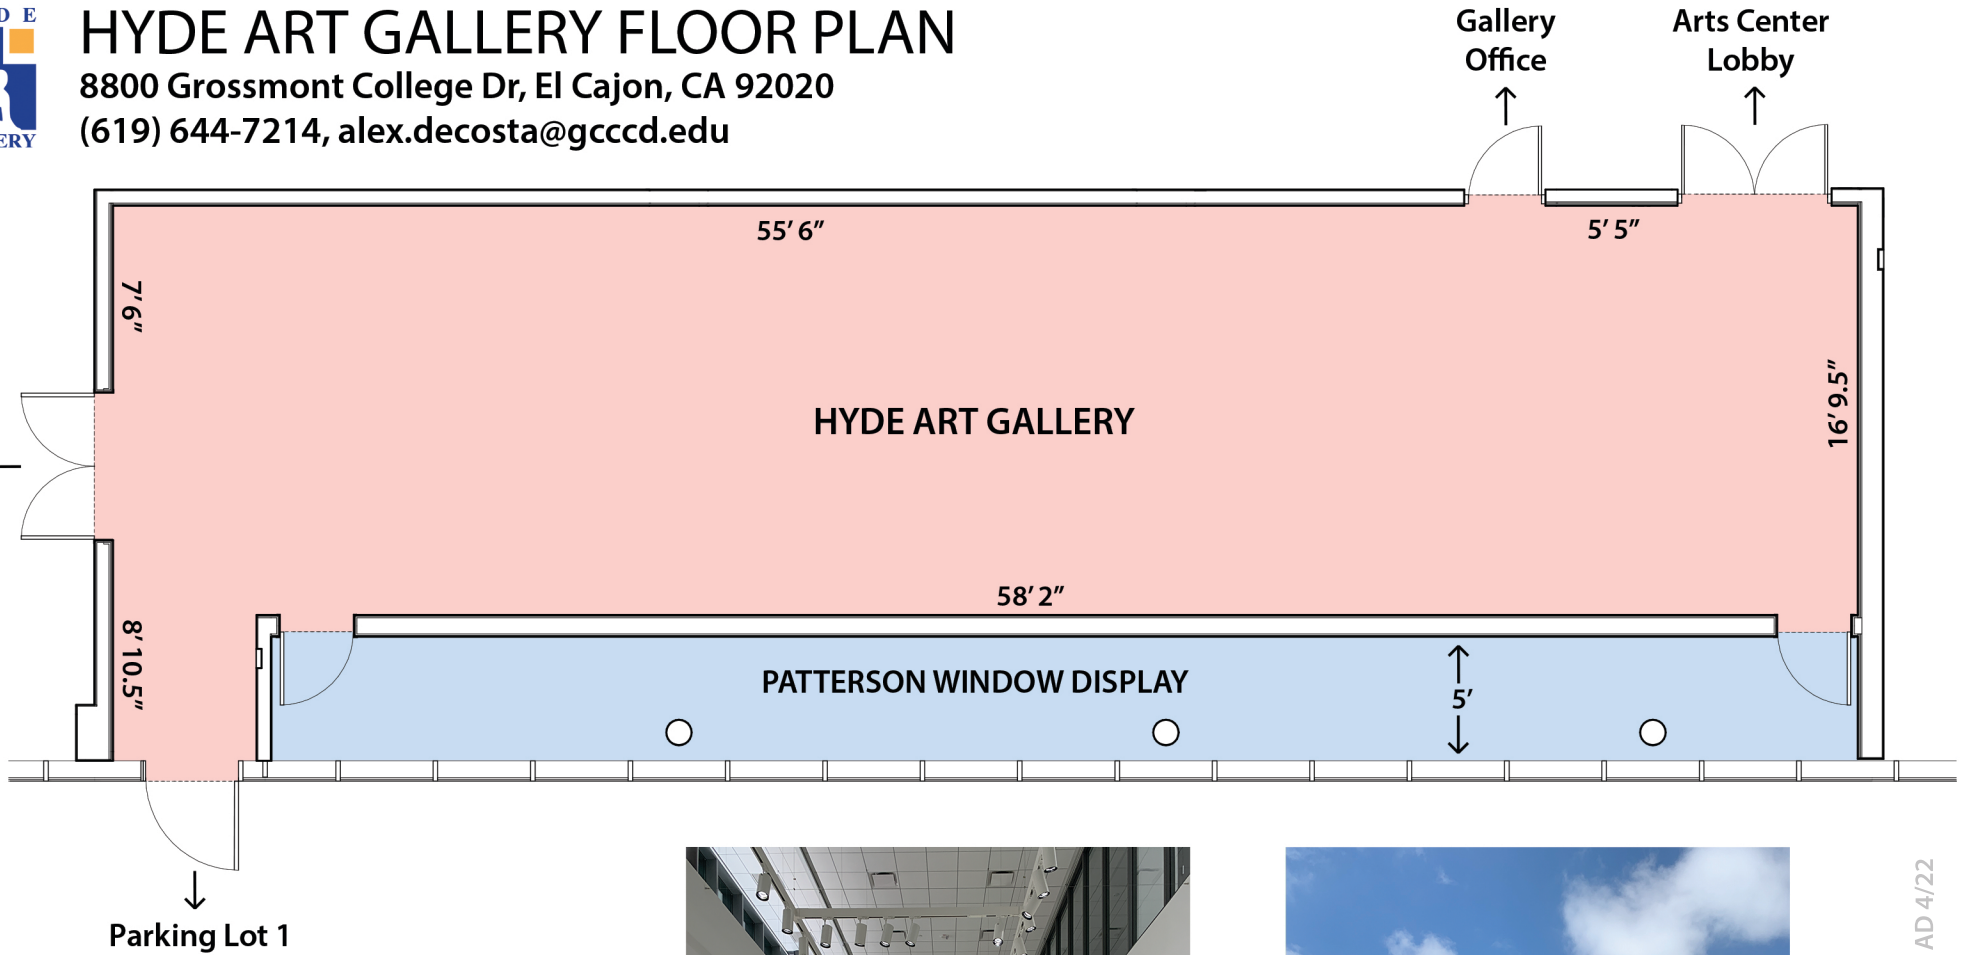

HYDE ART GALLERY FLOOR PLAN

8800 Grossmont College Dr, El Cajon, CA 92020

(619) 644-7214, alex.decosta@gcccd.edu

Gallery Workshop & Loading Dock

Patterson Window Display

Main Hyde Art Gallery Space

Performing & Visual Arts Center, Building 22

AD 4/22

GROSSMONT COLLEGE