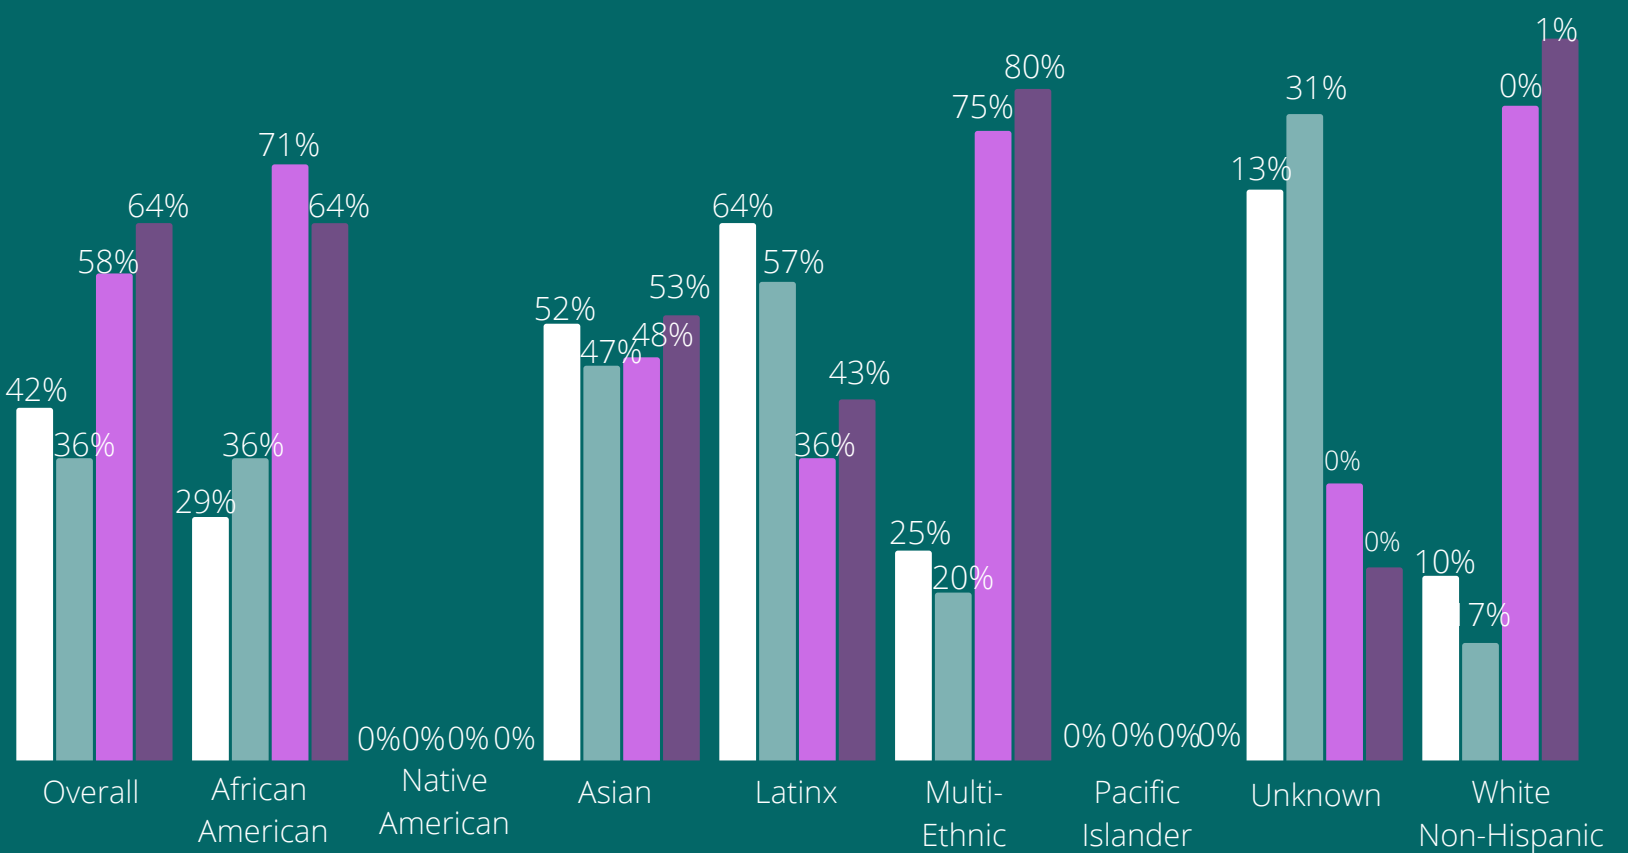

Differences in Placement vs. Enrollment for First-Time Students in Transfer-Level, Transfer-Level with Support, & Pre-Transfer-Level Courses

■ Placed in Transfer-Level
■ Enrolled in Transfer-Level
■ *No Students Placed or Enrolled in Transfer-Level w/Support
■ Placed in Pre-Transfer-Level
■ Enrolled in Pre-Transfer-Level