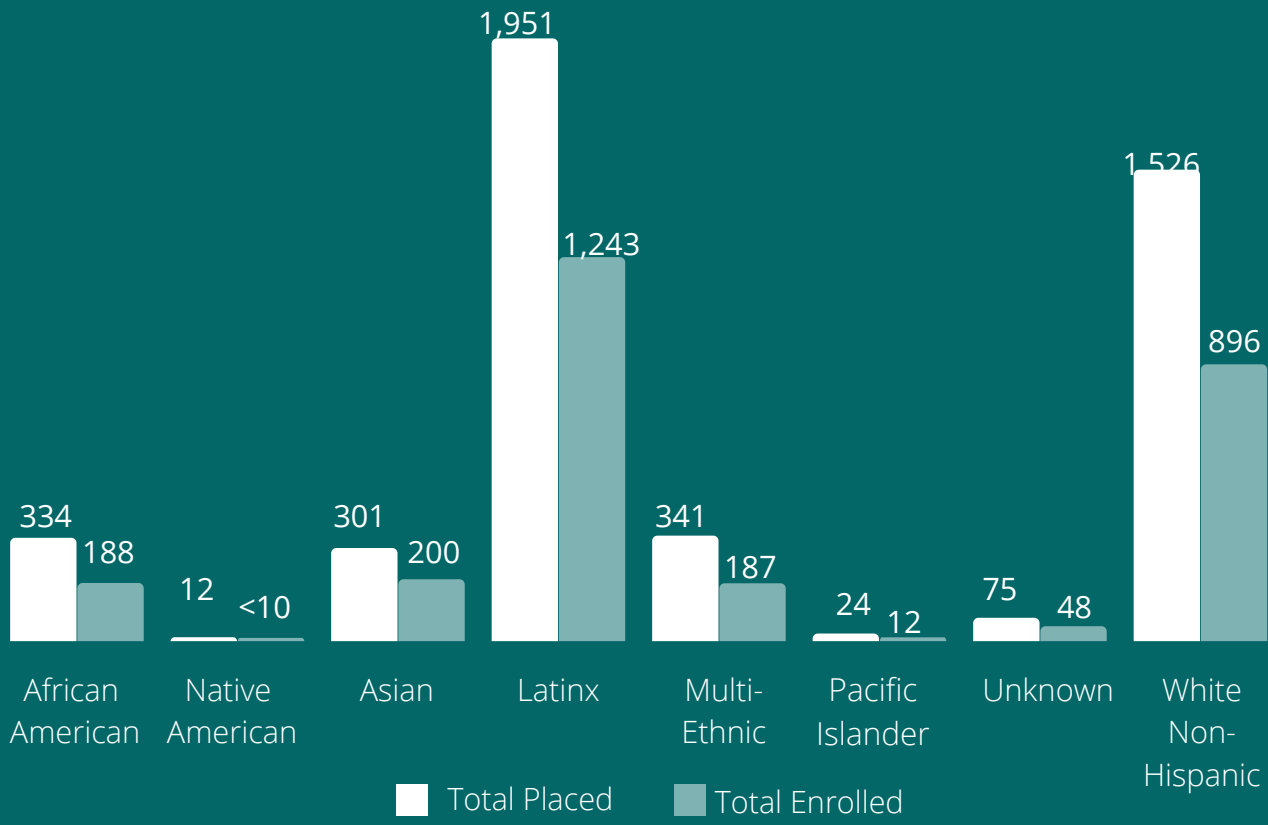

ENGLISH PLACEMENT & ENROLLMENT

2019-2020

4,564

Total Number of 1st
Time Students
Placed

2,782

Total Number of 1st
Time Students
Enrolled

Differences in Placement vs. Enrollment for First-Time Students in Transfer-Level, Transfer-Level with Support, & Pre-Transfer-Level Courses