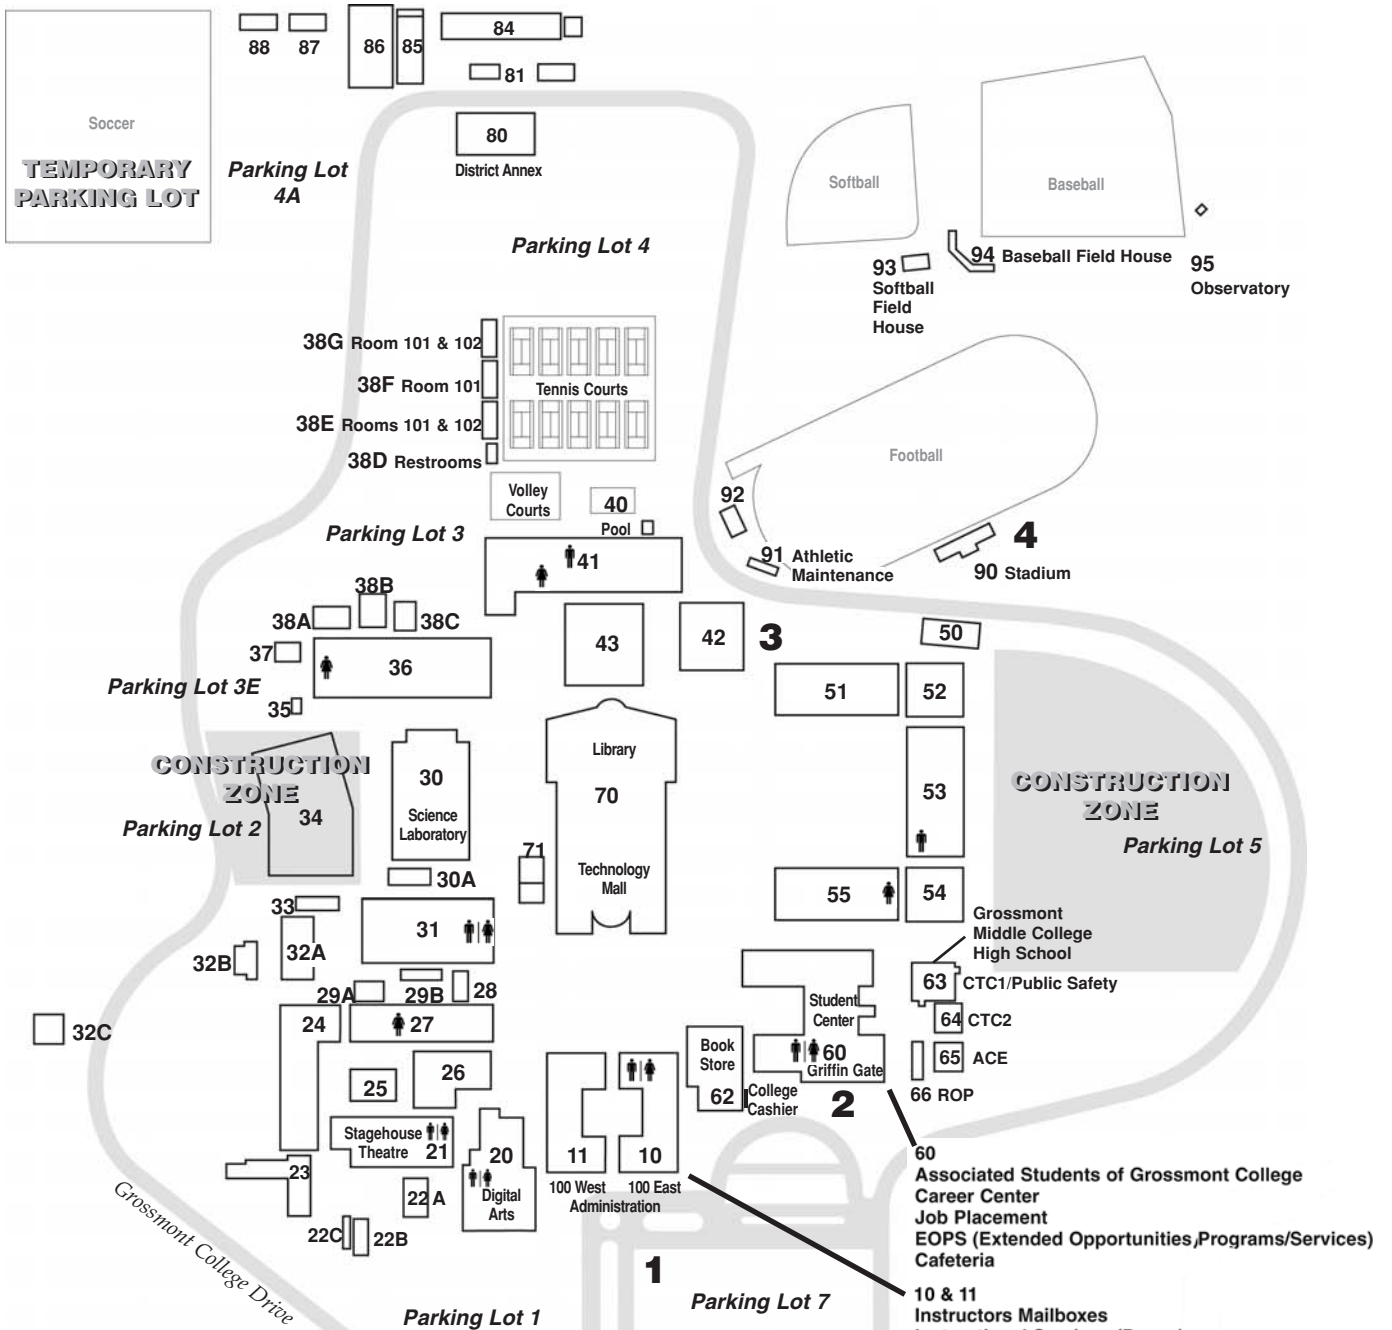

# Grossmont College Campus Map

## Designated Smoking Areas

- 1 Hansen's Circle by parking lot 7
- 2 Behind ROP Area south of ramp to cafeteria
- 3 Grass area by weight room
- 4 Football field, behind the bleachers to the east

Grossmont College will become a smoke-free facility as of January, 2009.

- 60 Associated Students of Grossmont College
- 60 Career Center
- 60 Job Placement
- 60 EOPS (Extended Opportunities, Programs/Services)
- 60 Cafeteria

- 10 & 11 Instructors Mailboxes
- Instructional Services (Deans)
- Instructional Operations
- Evening Programs Office
- Financial Aid
- Disabled Student Services
- Transfer Center
- Admissions & Records
- Assessment/Testing Services
- Counseling
- Evaluations
- Health Services
- Veterans Affairs
- Conference Room
- President and Vice Presidents
- International Student Counseling